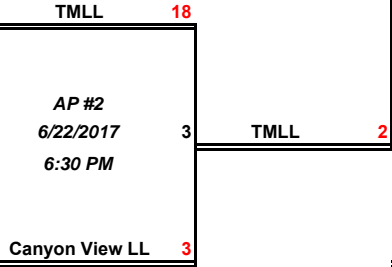

3 Teams, Double Elimination

REV: 6/23/2017

2017
Little League Softball
AZ DISTRICT 5

Canyon View LL	0
AP #2	
6/20/2017	1
6:30 PM	
Tucson Mt. LL	10

Loser's Bracket

WINNER ADVANCES TO STATE
Litchfield Park | D2
Start: 7/17/2017